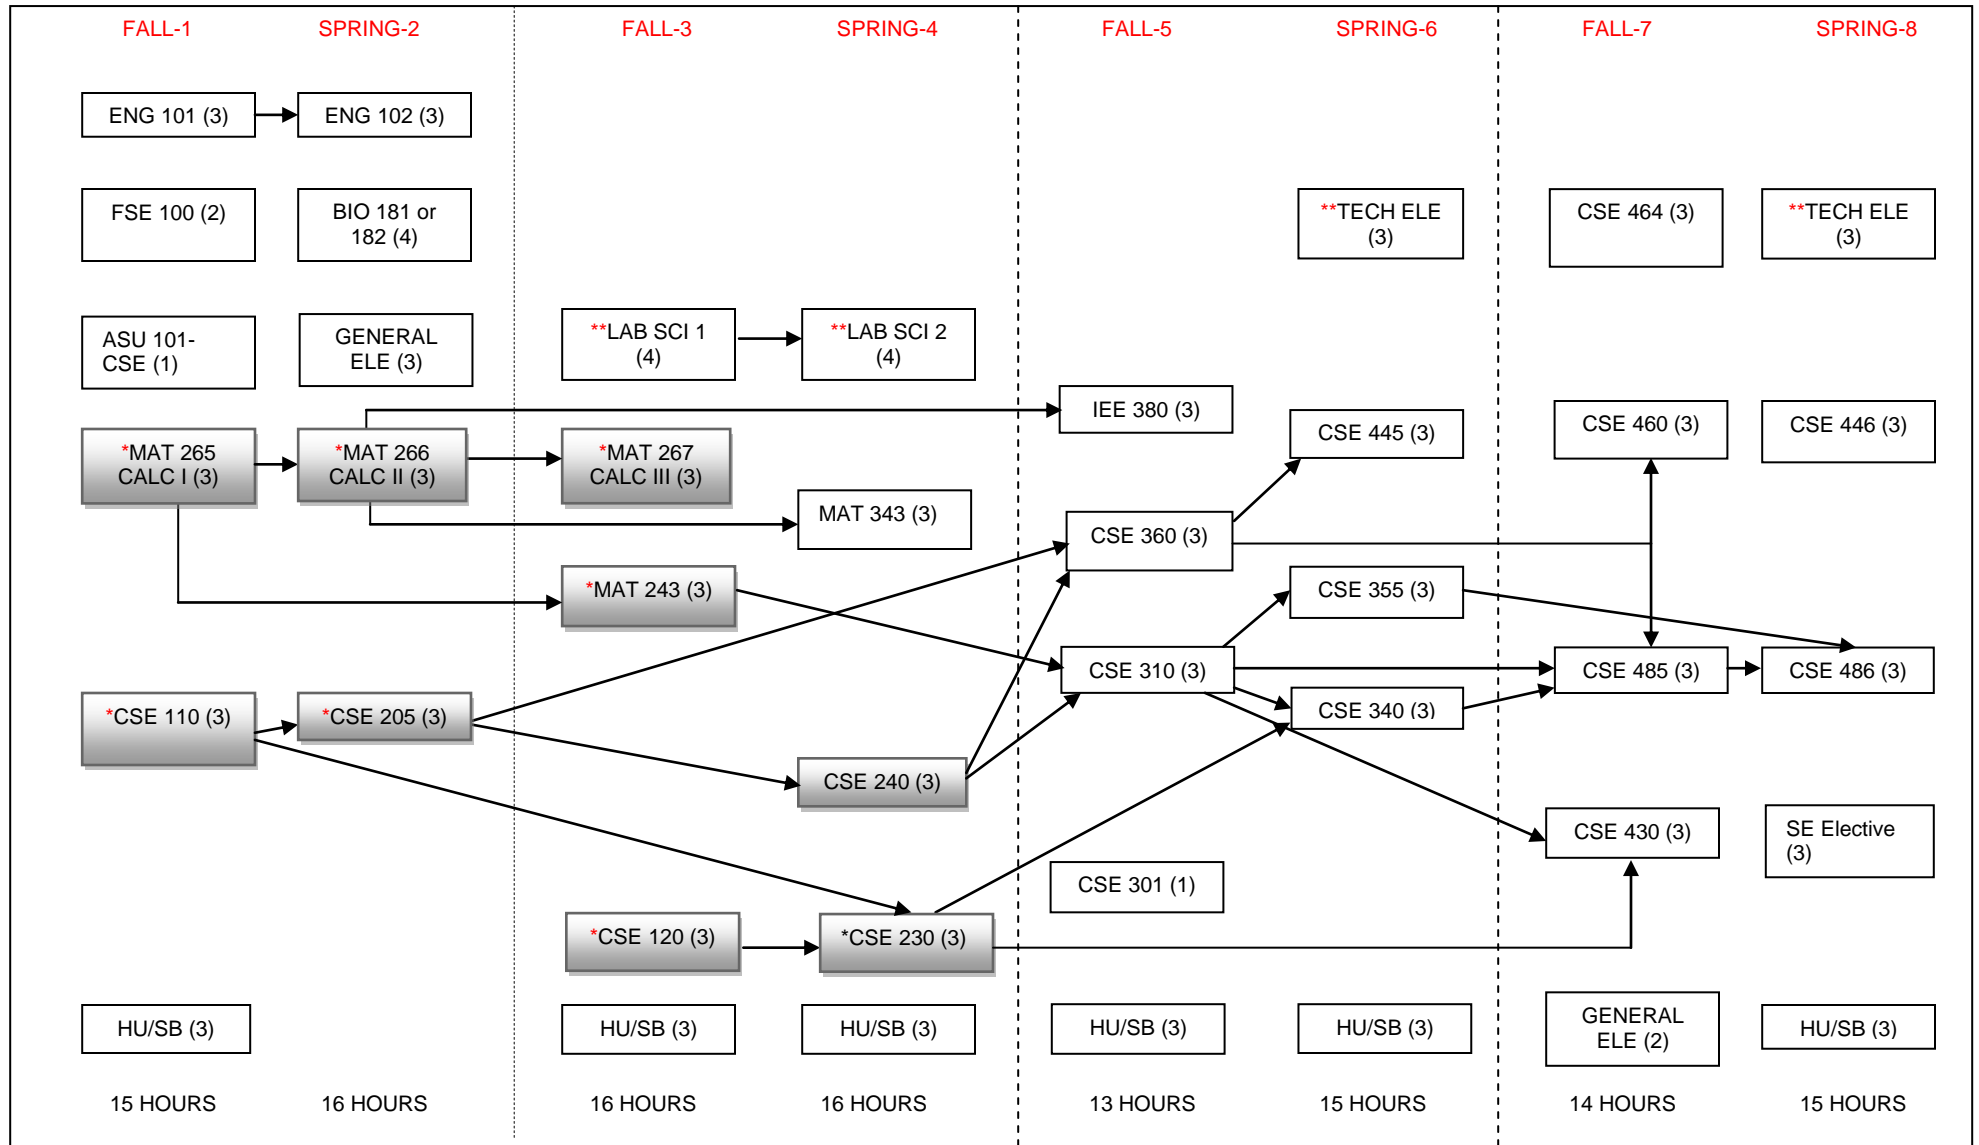

Notes: ** See CIDSE Advising Center or CIDSE Website (cidse.engineering.asu.edu) for approved technical electives and approved lab science sequence courses.

* Designates critical requirements for CS admits in the 2011-2012 academic year. Minimum 'C' grade required in all CSE courses.

Prerequisite →