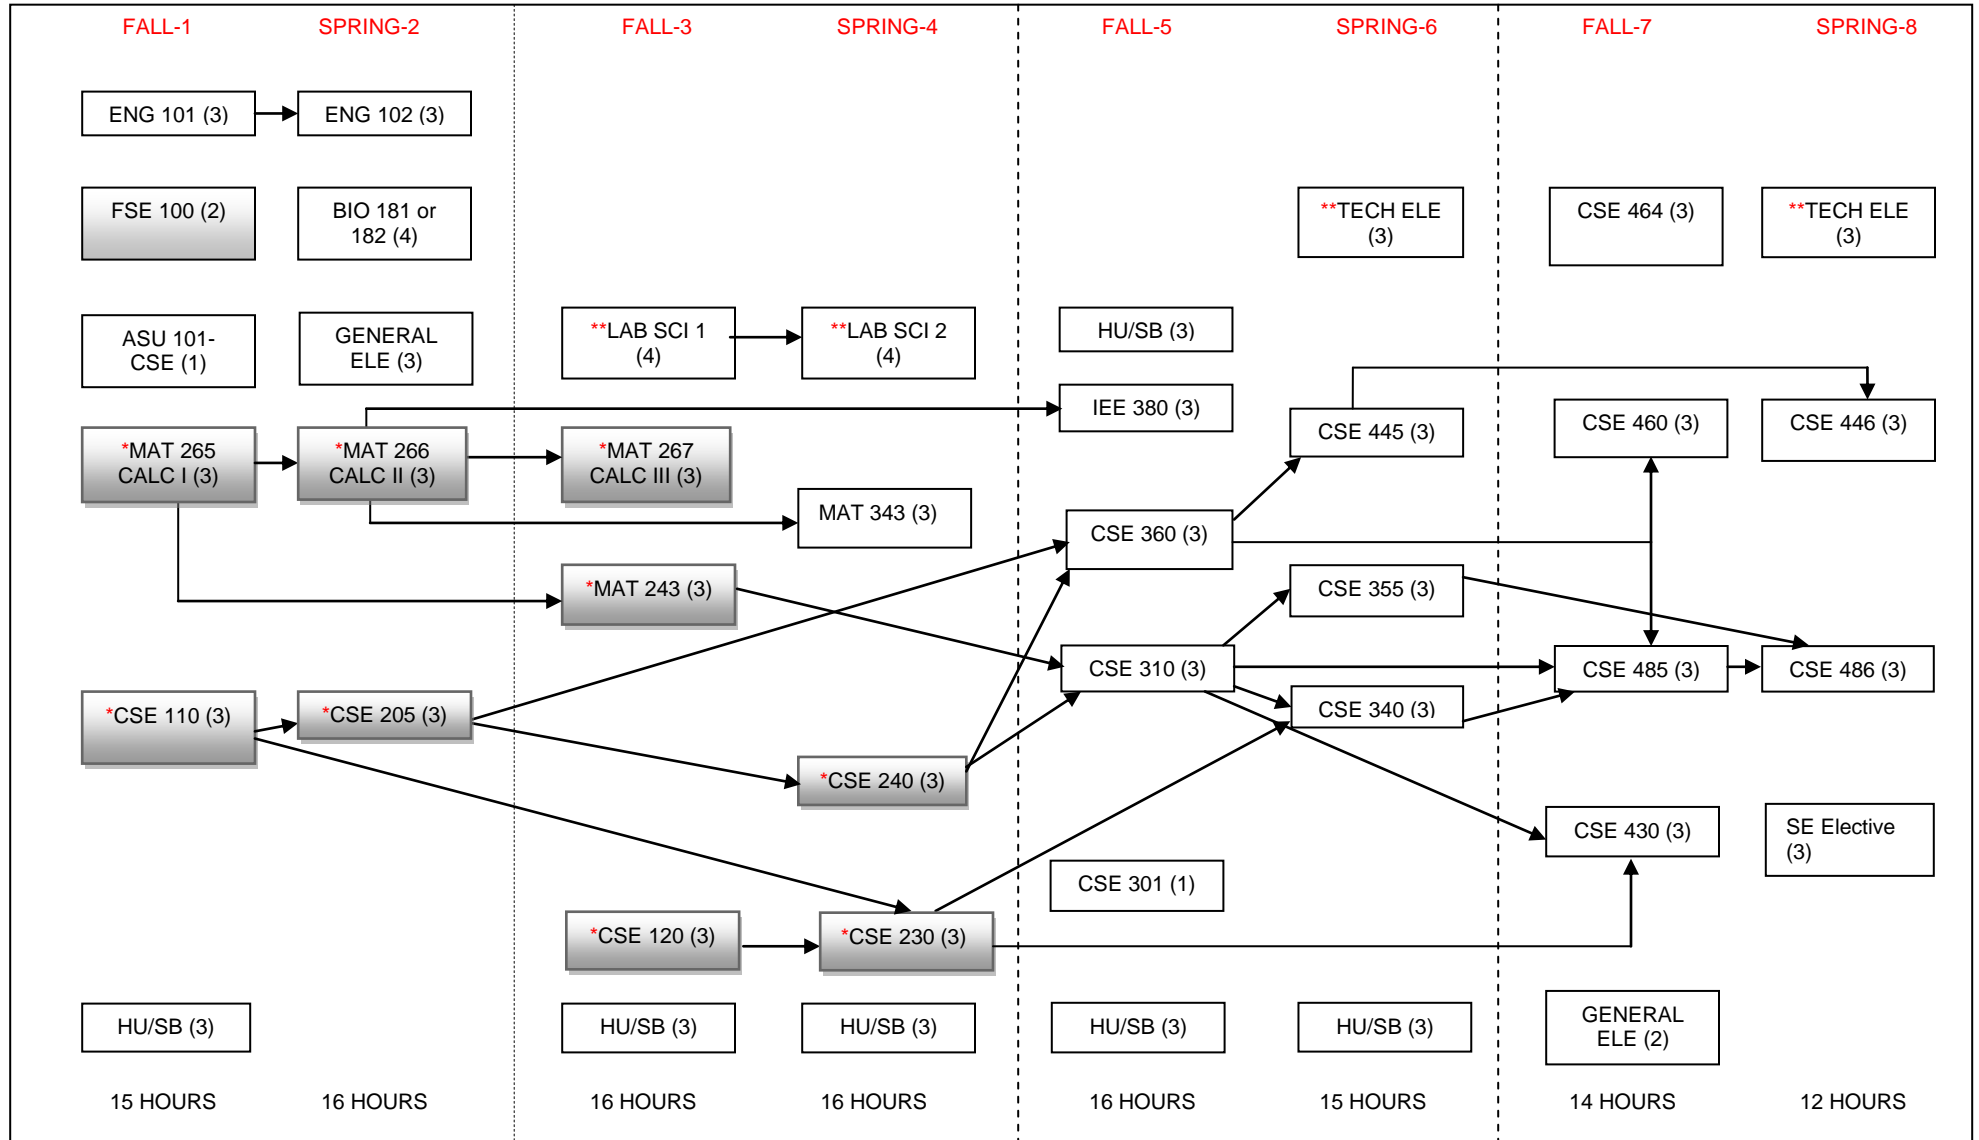

Notes: ** See CIDSE Advising Center or CIDSE Website (cidse.engineering.asu.edu) for approved technical electives and approved lab science sequence courses.

* Designates critical requirements for CS admits in the 2011-2012 academic year. Minimum 'C' grade required in all CSE courses.

Prerequisite →