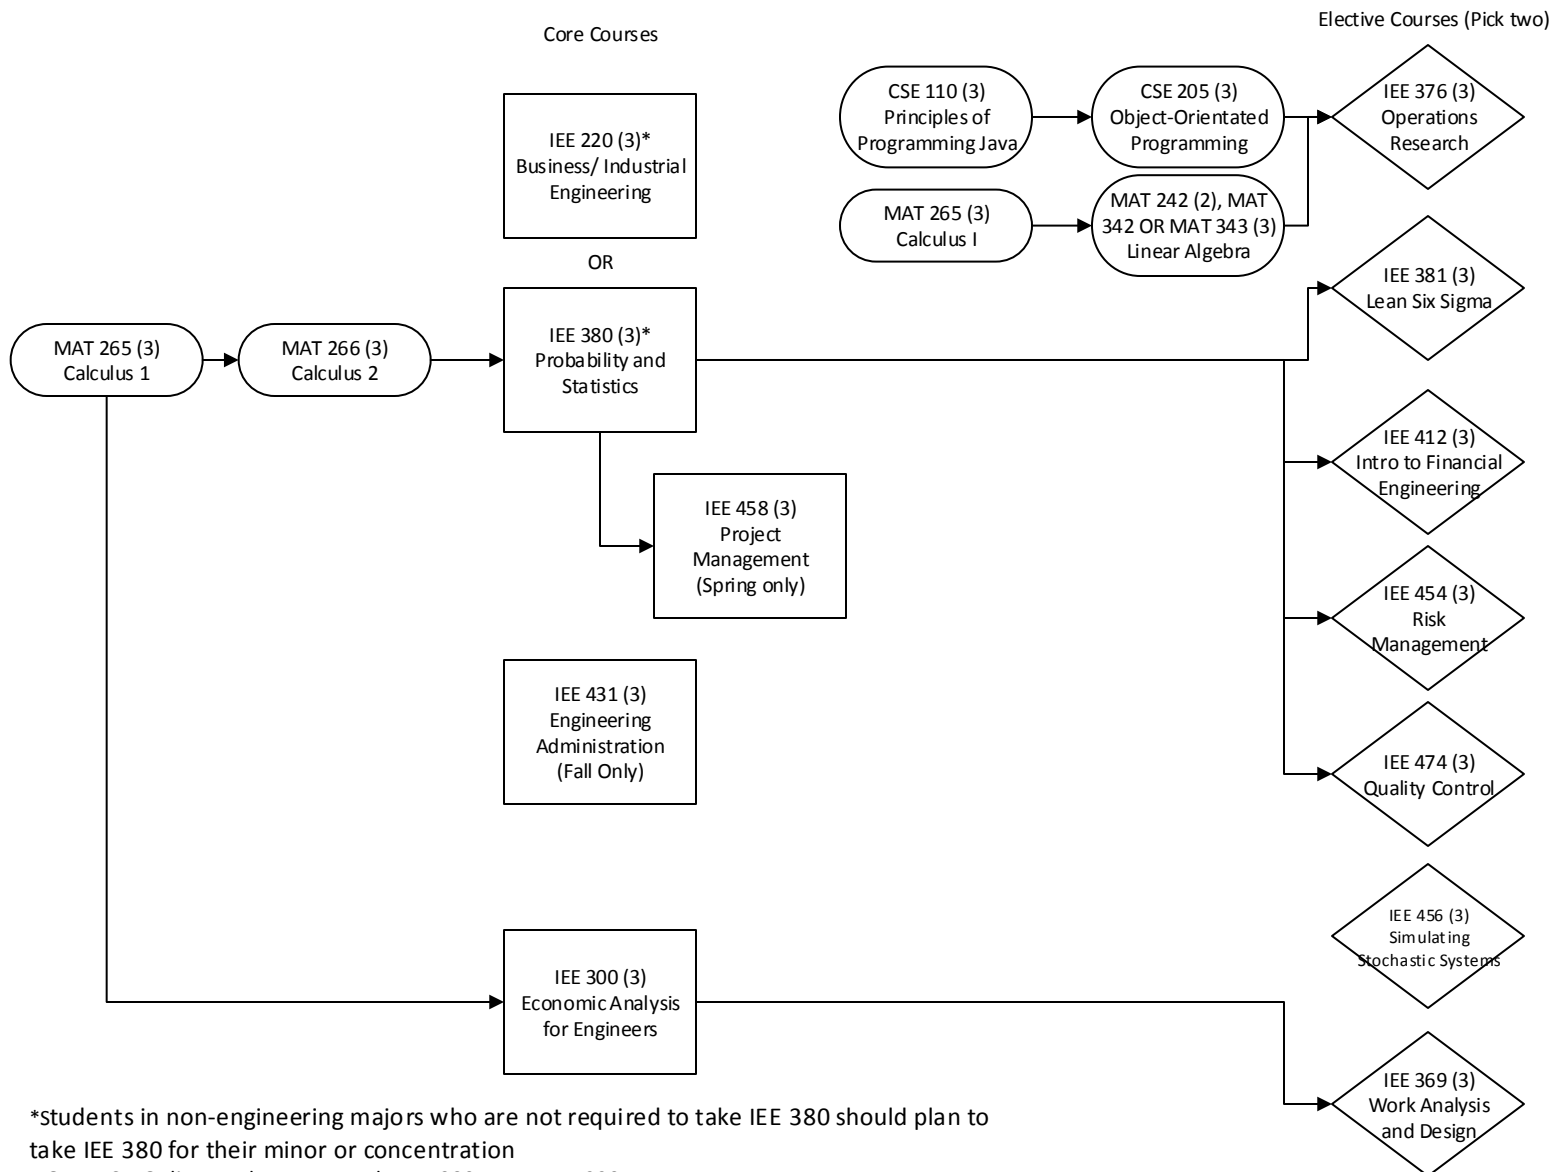

Engineering Management Minor and Concentration

*Students in non-engineering majors who are not required to take IEE 380 should plan to take IEE 380 for their minor or concentration
 NOTE: ASU Online students must take IEE 380 versus IEE 220